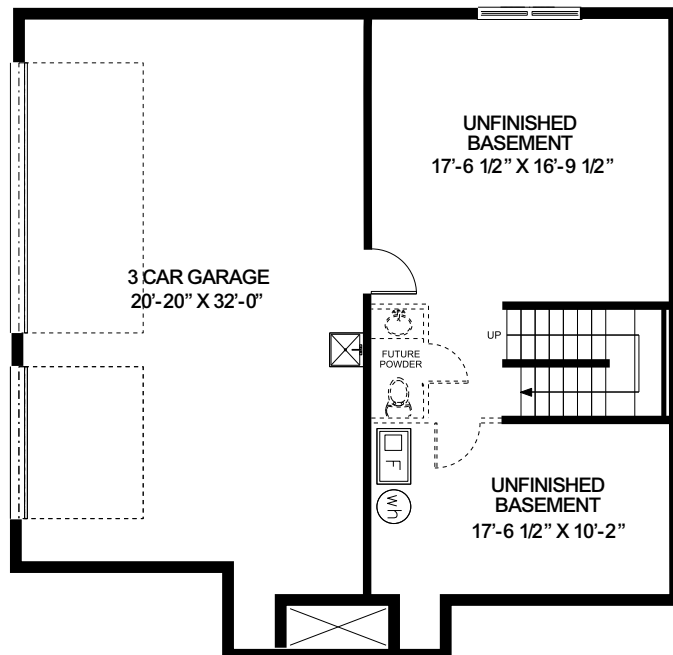

Model 303 Spec Home

- Gas Fireplace in Great Room with Decorative Surround
- Upgraded Carpeting
- 1st Floor Laundry Room and Walk-In Pantry
- Tray Ceiling in Master Bedroom
- Quartz in Master Bath
- Master Bedroom Walk-In Closet
- Stand Alone Tub in Master Bath
- Ceramic Tile Walls in Master Shower
- Majority of Exterior Brick and Stone
- Large Floor to Ceiling Windows in Great Room
- Black Pella Exterior Windows
- Three Wide Slider Door in Dining Room
- Rear Deck Included
- Insulated Stained - Colored Garage Door
- Additional LED Recessed Light Package
- Upgraded Lights and Plumbing Fixtures

Second Floor Layout

Basement Layout