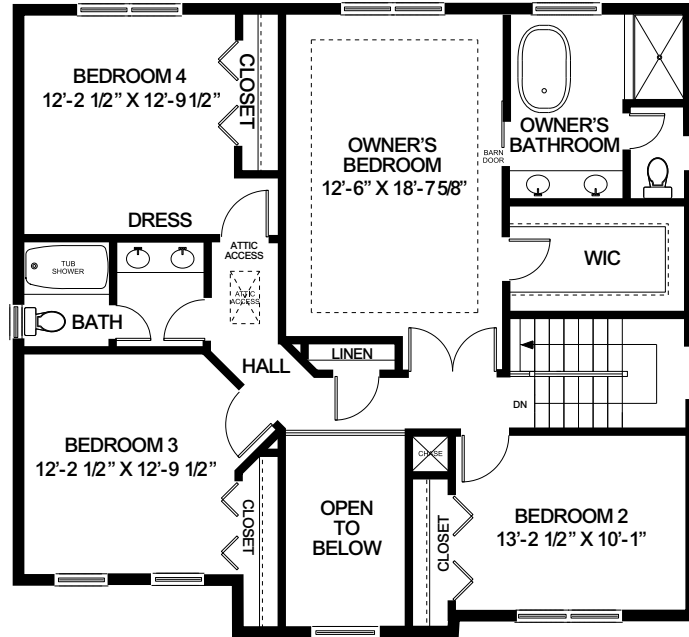

Model 303 Spec Home

- Gas Fireplace in Great Room with Decorative Surround
- Upgraded Carpeting
- 1st Floor Laundry Room and Walk-In Pantry
- Tray Ceiling in Master Bedroom
- Quartz in Master Bath
- Master Bedroom Walk-In Closet
- Stand Alone Tub in Master Bath
- Ceramic Tile Walls in Master Shower
- Majority of Exterior Brick and Stone
- Large Floor to Ceiling Windows in Great Room
- Black Pella Exterior Windows
- Three Wide Slider Door in Dining Room
- Rear Deck Included
- Insulated Stained - Colored Garage Door
- Additional LED Recessed Light Package
- Upgraded Lights and Plumbing Fixtures

Second Floor Layout

Basement Layout